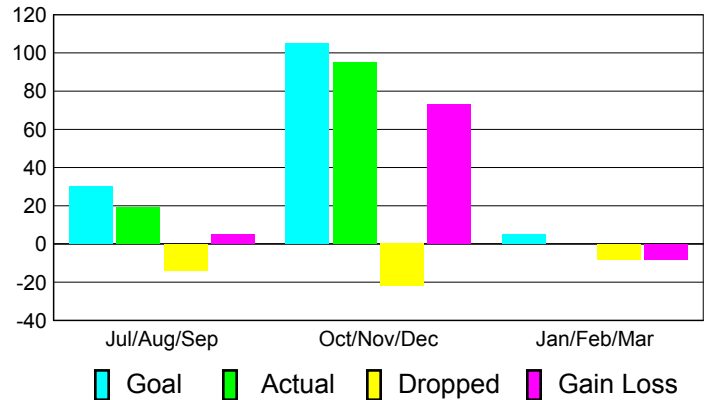

Membership Results 2010-2011

Goal, New, Dropped, Gain/Loss

Comparison of Membership Gain/Loss

Current Year Compared to the Previous Year