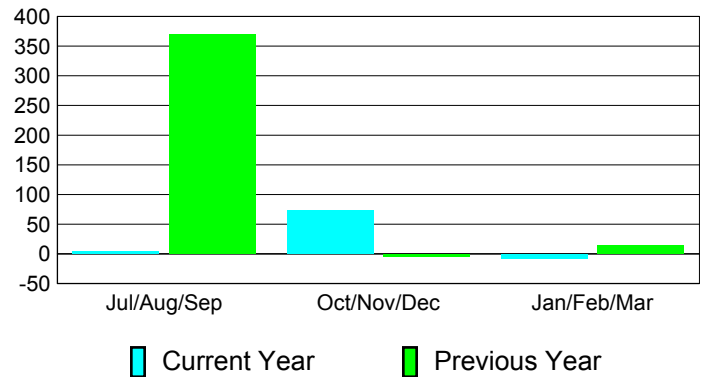

**Membership Results
2010-2011**

**Membership
2009-2010**

Month	Net Memb Goal	Actual New Memb	Actual Dropped Memb	Gain/Loss of Memb	Gain/Loss of Memb
Jul/Aug/Sep	30	19	-14	5	369
Oct/Nov/Dec	105	95	-22	73	-4
Jan/Feb/Mar	5	0	-8	-8	14
Totals	140	114	-44	70	379

Membership Results 2010-2011

Goal, New, Dropped, Gain/Loss

Comparison of Membership Gain/Loss

Current Year Compared to the Previous Year

Gender Comparison 2010-2011

Jul/Aug/Sep

Oct/Nov/Dec

Jan/Feb/Mar