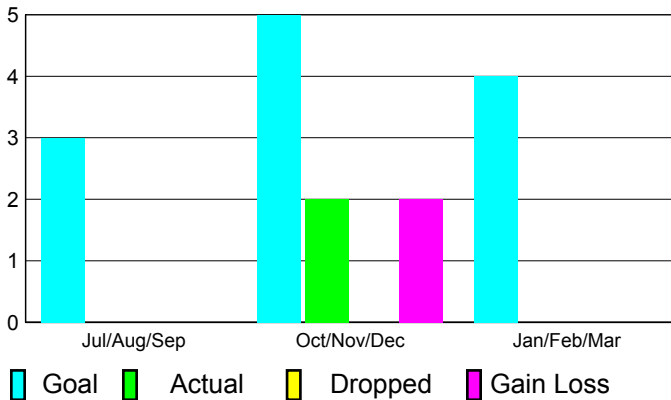

2010-2011 GMT Reports for District (or Undistricted) **District 383**

GMT: **PAUL CHOR HO FAN**

Location: **CHINA**

GMT CA: **5**

CLUBS

**Club Results
2010-2011**

**Clubs
2009-2010**

Month	New Club Goal	Actual New Clubs	Actual Dropped Clubs	Gain/Loss of Clubs	Gain/Loss of Clubs
Jul/Aug/Sep	3	0	0	0	16
Oct/Nov/Dec	5	2	0	2	0
Jan/Feb/Mar	4	0	0	0	0
Totals	12	2	0	2	16

Club Results 2010-2011

Goal, New, Dropped, Gain/Loss

Comparison of Club Gain/Loss

Current Year Compared to the Previous Year

YTD Status Quo Clubs 2010-2011

Status Quo Clubs Compared to Status Quo Members

MEMBERSHIP