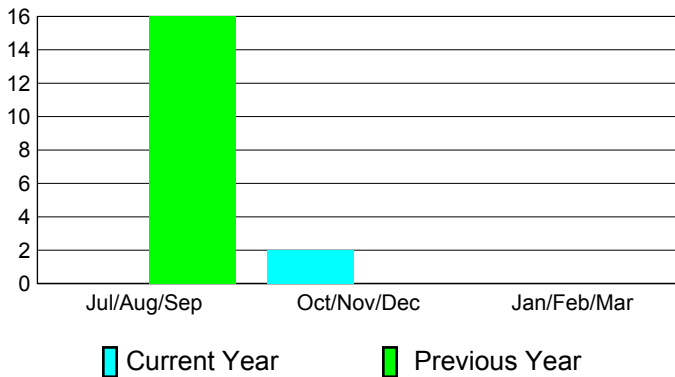

2010-2011 GMT Reports for District (or Undistricted) **District 383**

GMT: **PAUL CHOR HO FAN**

Location: **CHINA**

GMT CA: **5**

CLUBS

**Club Results
2010-2011**

**Clubs
2009-2010**

Month	New Club Goal	Actual New Clubs	Actual Dropped Clubs	Gain/Loss of Clubs	Gain/Loss of Clubs
Jul/Aug/Sep	3	0	0	0	16
Oct/Nov/Dec	5	2	0	2	0
Jan/Feb/Mar	4	0	0	0	0
Totals	12	2	0	2	16

Club Results 2010-2011

Goal, New, Dropped, Gain/Loss

Comparison of Club Gain/Loss

Current Year Compared to the Previous Year

YTD Status Quo Clubs 2010-2011

Status Quo Clubs Compared to Status Quo Members

MEMBERSHIP